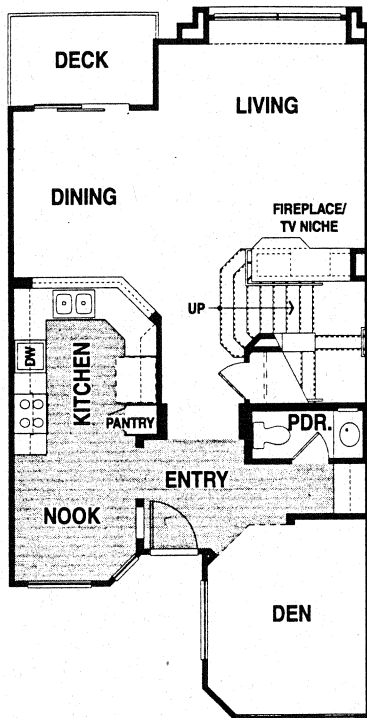

Plan 7 - The Clipper

1567 - 1625 Square Feet*

3 Bedrooms and Den

2 1/2 Baths

*Depending on location

First Floor

Second Floor

Exterior wall in living room and master bedroom pops-out in some units.