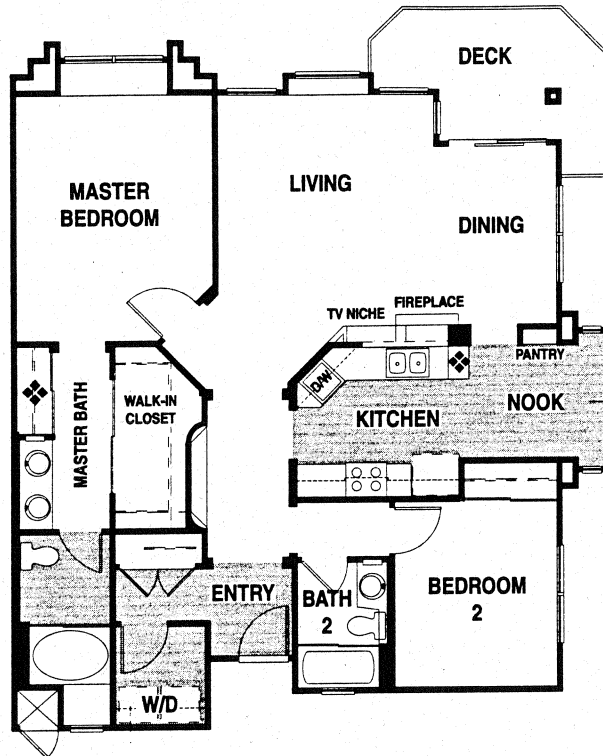

Plan 4 - The Dory

1235 - 1266 Square Feet*

2 Bedrooms

2 Baths

*Depending on location

◆ Adaptations for the disabled have been included in certain areas of ground floor units.

Legacy Properties reserves the right to substitute materials and products of similar quality at any time. Our models display many custom features and upgrades that may not be feasible to install in your home selection. Please see sales representative for details.