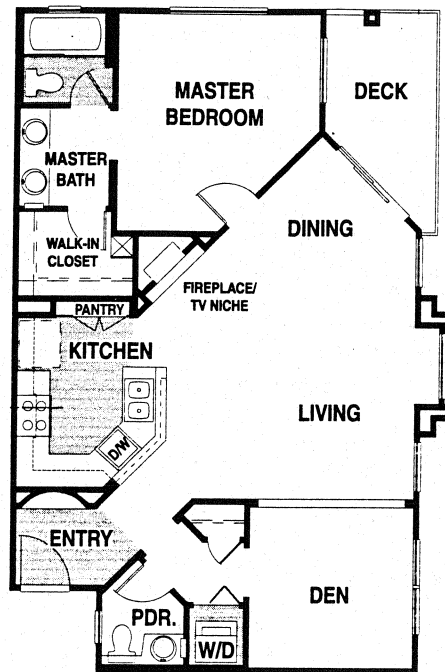

# Plan 1 - The Launch

927 Square Feet

1 Bedroom and Den

1 1/2 Baths

Legacy Properties reserves the right to substitute materials and products of similar quality at any time. Our models display many custom features and upgrades that may not be feasible to install in your home selection. Please see sales representative for details.