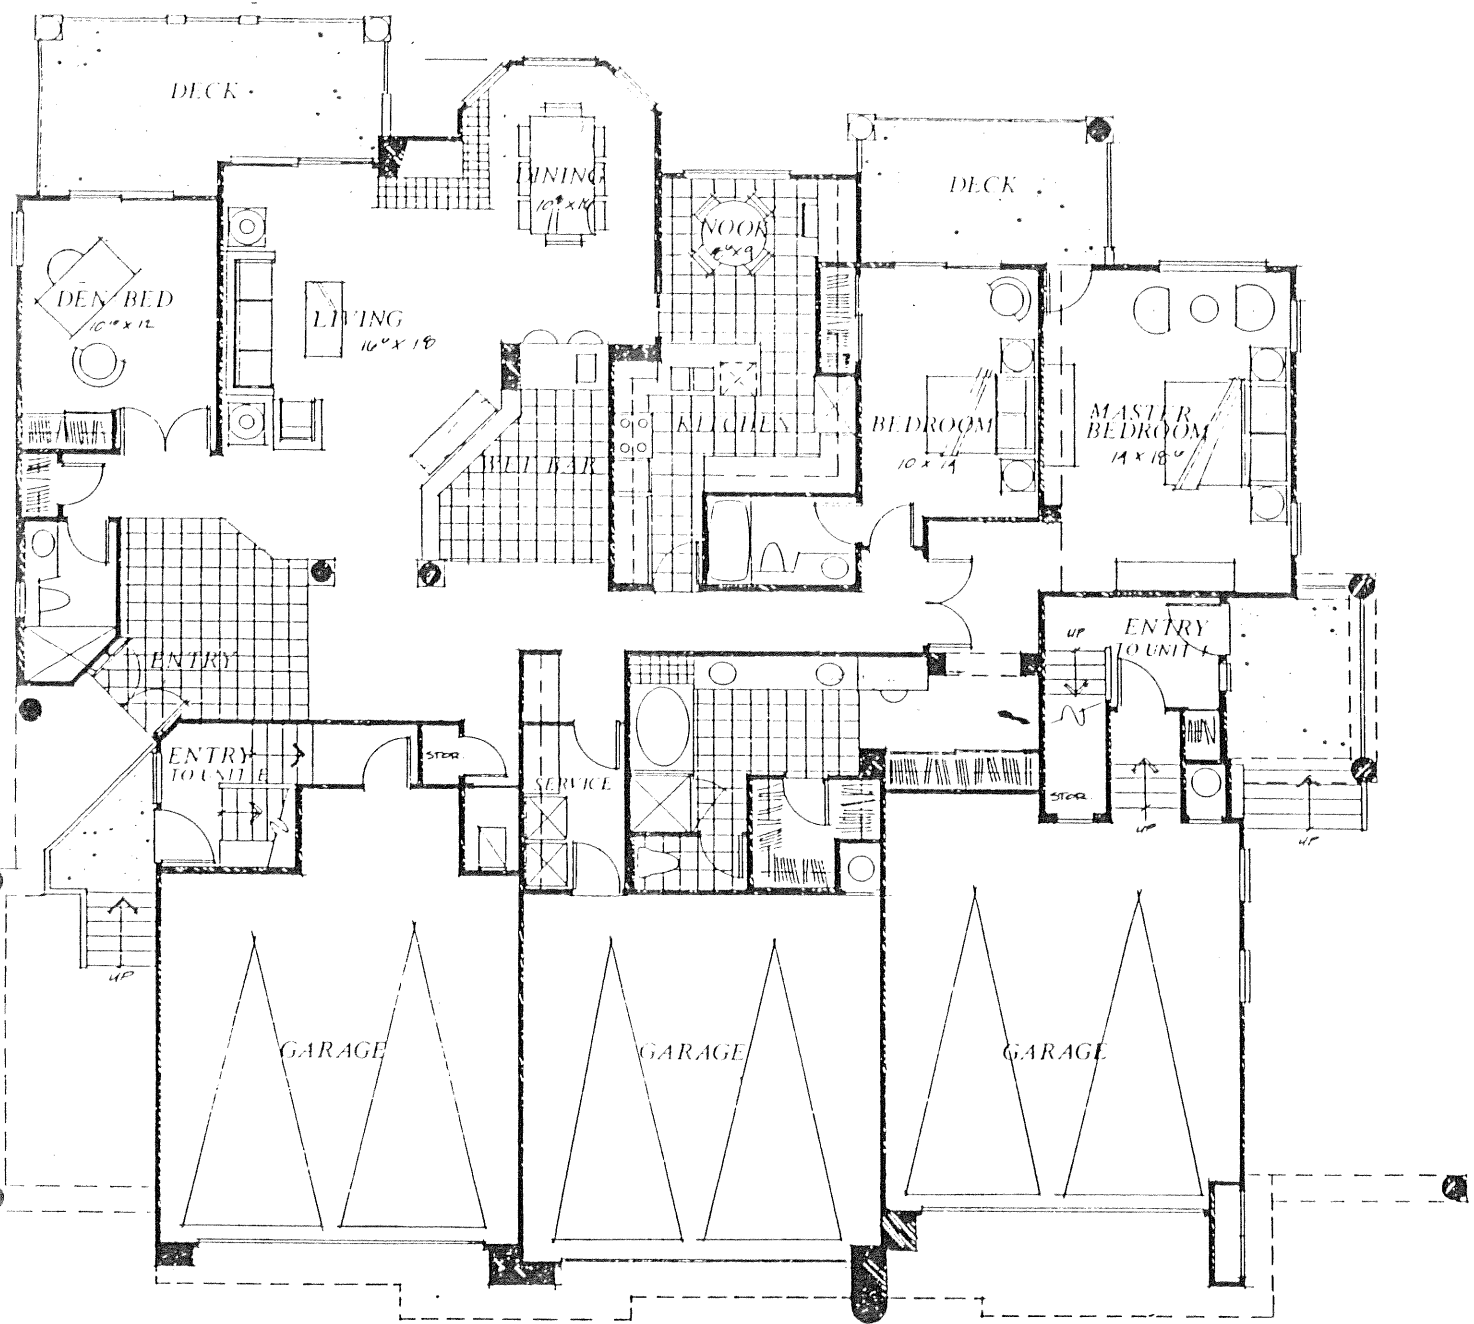

# Lakeshore

## PLAN D

2365 SQUARE FEET  
3 BEDROOMS 3 BATHS

ARTIST'S CONCEPTION OF FLOOR PLAN.