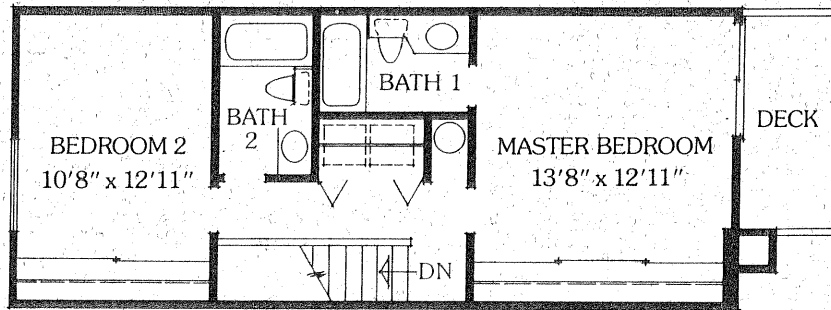

2 bedrooms, 2½ baths
Townhome
1134 sq. ft approximately

Ketch

All dimensions are approximate.
Patio and deck areas may
vary with location.

UPPER LEVEL

LOWER LEVEL

Traditional elegance, modern convenience . . .